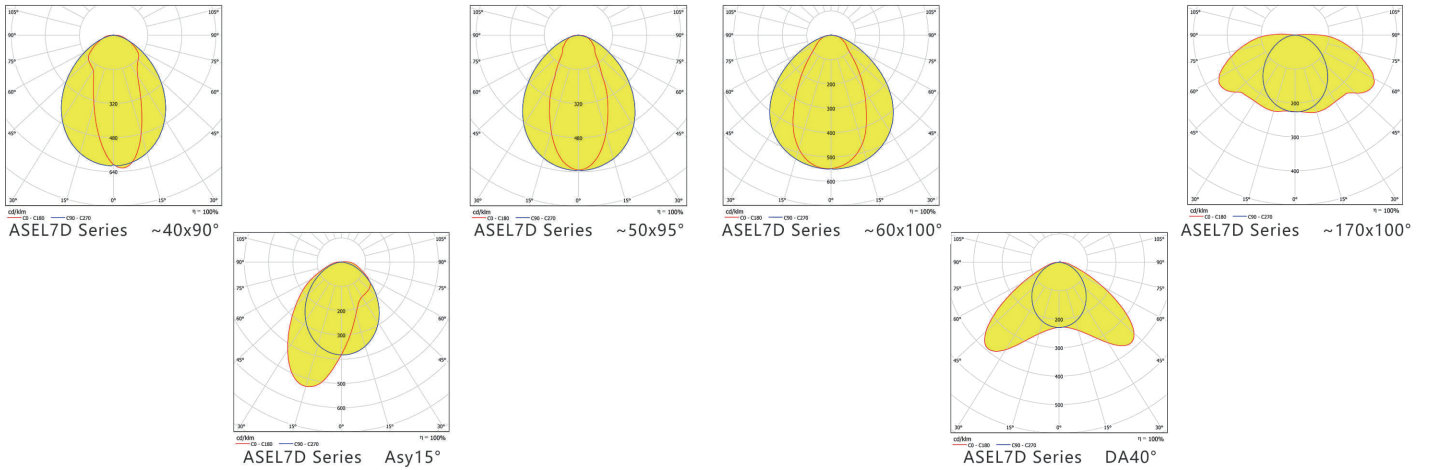

LENS LIGHT DISTRIBUTION & APPLICATION