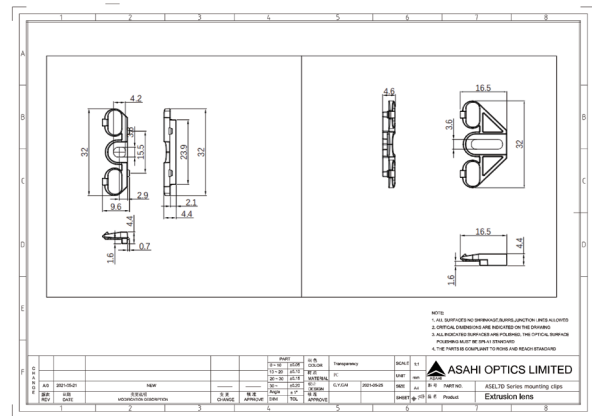

LENS DRAWING