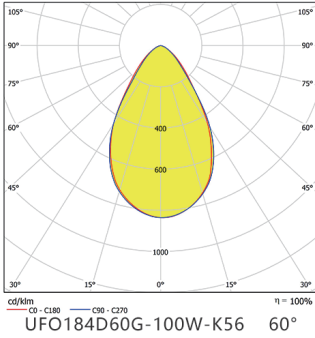

LENS LIGHT DISTRIBUTION & APPLICATION