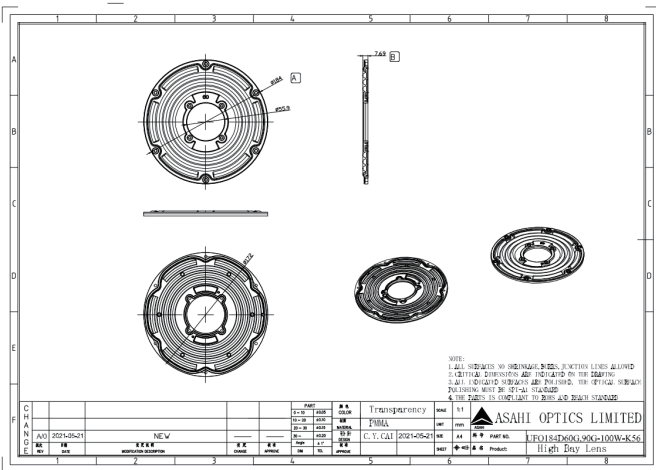

100 Watt Medium Power Industrial UFO Lens 60°90°

Model:	UFO184D60G, 90G-100W-K56
Size:	Ø184mm
Height:	7.69mm
Beam Angle:	60°, 90°, 120°
Material:	PC-1250Z
Transmittance:	88%
LED Type:	2835/ 3030LED

FEATURES

1. 100 watts 184mm diameter Industrial Lighting Lens with 60-degree and 90-degree.
2. Our UFO lenses are dedicated to using optical design to make UFO LED light achieve low cost while enhancing the space for a bright and productive environment.

LENS LIGHT DISTRIBUTION & APPLICATION

LENS DRAWING

LED TYPE

2835LED

3030LED

LED BRAND