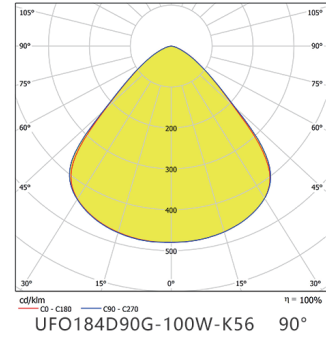

LENS LIGHT DISTRIBUTION & APPLICATION