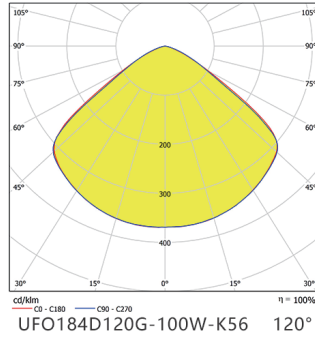

LENS LIGHT DISTRIBUTION & APPLICATION