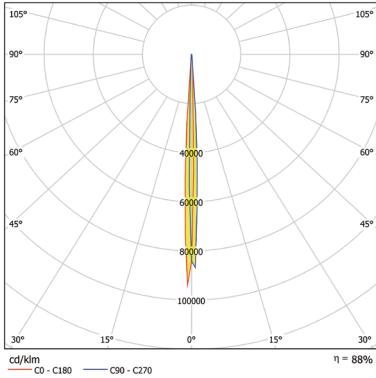

37mm 3degree lens for surgical light

Model:	ASH37D22H3G
Size:	Ø37.3mm
Height:	21.8mm
Beam Angle:	3°
Material:	PMMA+PC
Transmittance:	>93%
LED Type:	3535LED/ Cree XML

LENS LIGHT DISTRIBUTION & APPLICATION