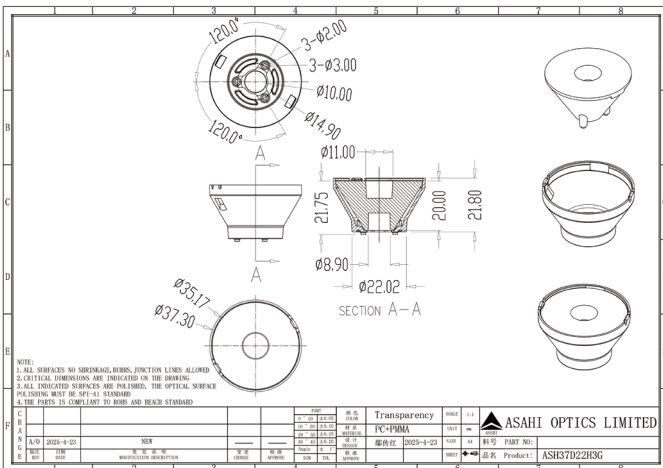

37mm 3degree lens for surgical light

Model:	ASH37D22H3G
Size:	Ø37.3mm
Height:	21.8mm
Beam Angle:	3°
Material:	PMMA+PC
Transmittance:	>93%
LED Type:	3535LED/ Cree XML

LENS LIGHT DISTRIBUTION & APPLICATION

3°

LENS DRAWING

LED TYPE

3535LED

3535LED

LED BRAND