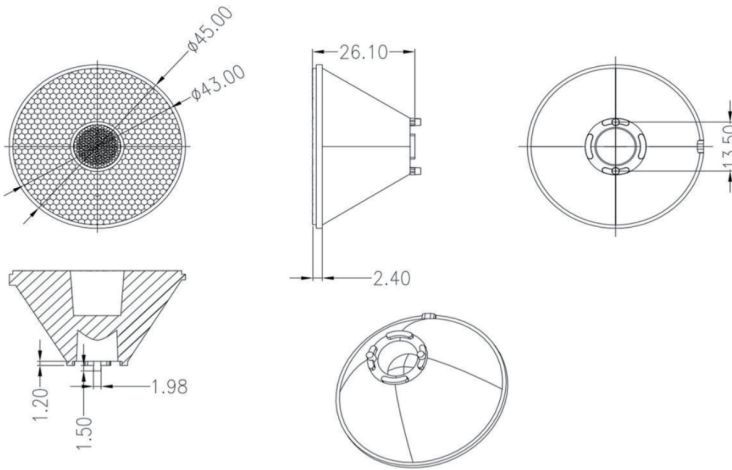

LENS DRAWING