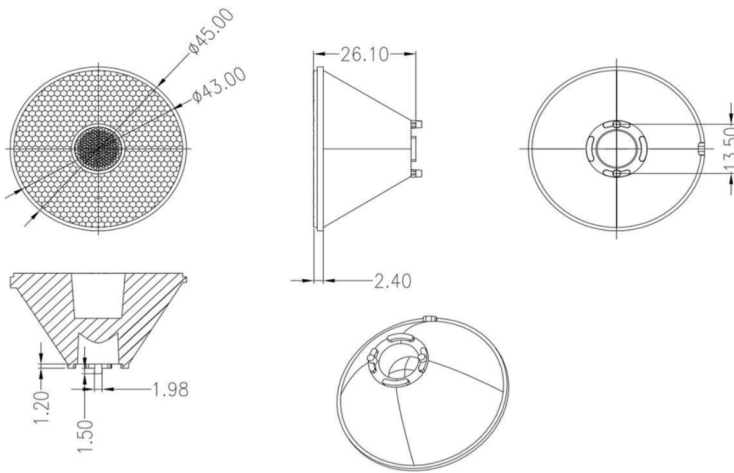

45mm rgbw led stage light lens 35° for colorful decorative lighting

Model:	AJS45DRGBW35G
Size:	Ø45mm
Height:	26.1mm
Beam Angle:	35°
Material:	PMMA
Transmittance:	>93%
LED Type:	CREE XML-RGBW

FEATURES

1. This type of lens is commonly used in the entertainment industry for creating dynamic and colorful lighting displays.
2. With a 35° beam angle, this stage light is ideal for highlighting specific areas on stage or in a venue, and can be easily controlled to create dynamic and captivating lighting effects.

LENS LIGHT DISTRIBUTION & APPLICATION

35°

LENS DRAWING

LED TYPE

CREE XML-RGBW

CREE XML-RGBW

LED BRAND