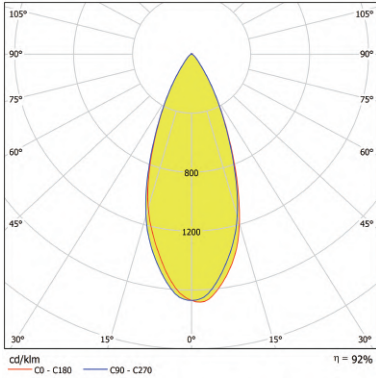

45mm rgbw led stage light lens 35° for colorful decorative lighting

Model:	AJS45DRGBW35G
Size:	Ø45mm
Height:	26.1mm
Beam Angle:	35°
Material:	PMMA
Transmittance:	>93%
LED Type:	CREE XML-RGBW

FEATURES

1. This type of lens is commonly used in the entertainment industry for creating dynamic and colorful lighting displays.
2. With a 35° beam angle, this stage light is ideal for highlighting specific areas on stage or in a venue, and can be easily controlled to create dynamic and captivating lighting effects.

LENS LIGHT DISTRIBUTION & APPLICATION

35°

LENS DRAWING

LED TYPE

CREE XML-RGBW

CREE XML-RGBW

LED BRAND