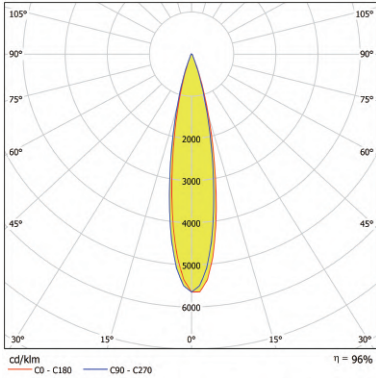

45mm rgbw led stage light lens 25° for colorful decorative lighting

Model:	AJS45DRGBW25G
Size:	Ø45mm
Height:	26.1mm
Beam Angle:	25°
Material:	PMMA
Transmittance:	>93%
LED Type:	CREE XML-RGBW,OSRAM-RGBW

FEATURES

1. The 45mm RGBW LED stage light lens with a 25° beam angle is designed for colorful decorative lighting purposes.
2. A stage light with a color mixing lens and RGBW LED technology offers versatility and flexibility in creating captivating visual displays for a variety of stage productions.

LENS LIGHT DISTRIBUTION & APPLICATION

25°

LENS DRAWING

LED TYPE

CREE XML-RGBW, OSRAM-RGBW

CREE XML-RGBW, OSRAM-RGBW

LED BRAND