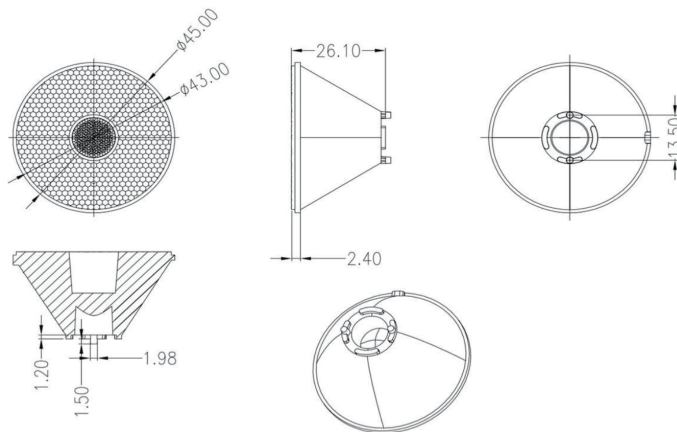

45mm rgbw led stage light lens 25° for colorful decorative lighting

Model:	AJS45DRGBW25G
Size:	Ø45mm
Height:	26.1mm
Beam Angle:	25°
Material:	PMMA
Transmittance:	>93%
LED Type:	CREE XML-RGBW,OSRAM-RGBW

FEATURES

1. The 45mm RGBW LED stage light lens with a 25° beam angle is designed for colorful decorative lighting purposes.
2. A stage light with a color mixing lens and RGBW LED technology offers versatility and flexibility in creating captivating visual displays for a variety of stage productions.

LENS LIGHT DISTRIBUTION & APPLICATION

25°

LENS DRAWING

LED TYPE

CREE XML-RGBW, OSRAM-RGBW

CREE XML-RGBW, OSRAM-RGBW

LED BRAND