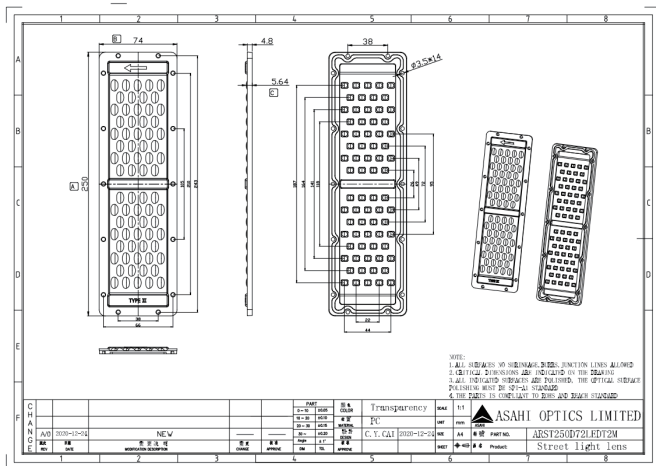

LENS DRAWING