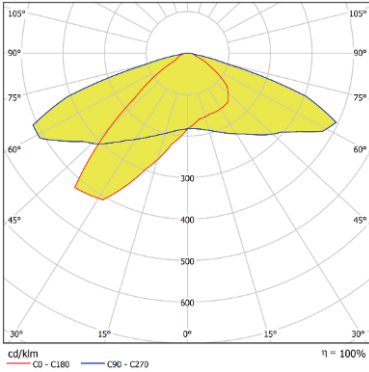

LENS LIGHT DISTRIBUTION & APPLICATION

Type II Medium