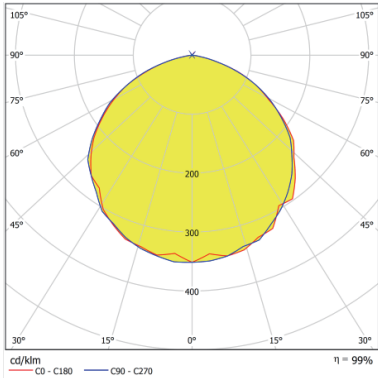

Wide Beam 120degree 64LEDs High Bay Lighting Module Lens

| | |
|----------------|-------------------|
| Model: | AJHB236D64LEDT120 |
| Size: | 236x70(mm) |
| Height: | 6.9mm |
| Beam Angle: | 120° |
| Material: | PC-1250Z |
| Transmittance: | >90% |
| LED Type: | 2835/ 3030LED |

FEATURES

1. Featuring a transparent cover design, allows for the flexible arrangement of LED positions.
2. With a wide-angle of 120 degrees, the product is well-suited for broad-angle lighting applications.
3. This design ensures expansive coverage and effective illumination across larger areas. IP66 rating, suitable for use in challenging weather conditions, providing reliable performance in various environmental settings.

LENS LIGHT DISTRIBUTION & APPLICATION

120°

LENS DRAWING

LED TYPE

2835LED

3030LED

LED BRAND