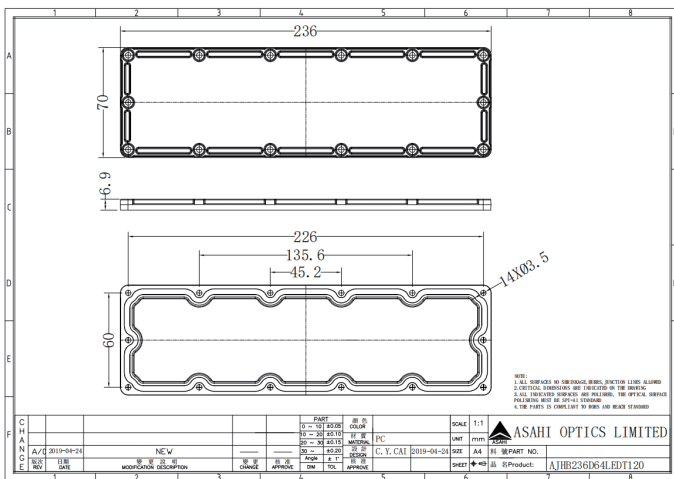

Wide Beam 120degree 64LEDs High Bay Lighting Module Lens

| | |
|----------------|-------------------|
| Model: | AJHB236D64LEDT120 |
| Size: | 236x70(mm) |
| Height: | 6.9mm |
| Beam Angle: | 120° |
| Material: | PC-1250Z |
| Transmittance: | >90% |
| LED Type: | 2835/ 3030LED |

FEATURES

1. Featuring a transparent cover design, allows for the flexible arrangement of LED positions.
2. With a wide-angle of 120 degrees, the product is well-suited for broad-angle lighting applications.
3. This design ensures expansive coverage and effective illumination across larger areas. IP66 rating, suitable for use in challenging weather conditions, providing reliable performance in various environmental settings.

LENS LIGHT DISTRIBUTION & APPLICATION

120°

LENS DRAWING

LED TYPE

2835LED

3030LED

LED BRAND