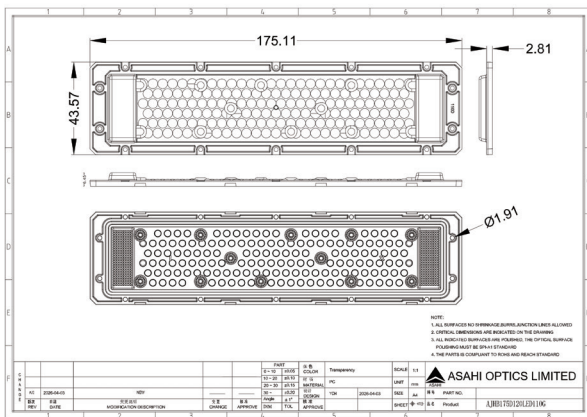

LENS DRAWING