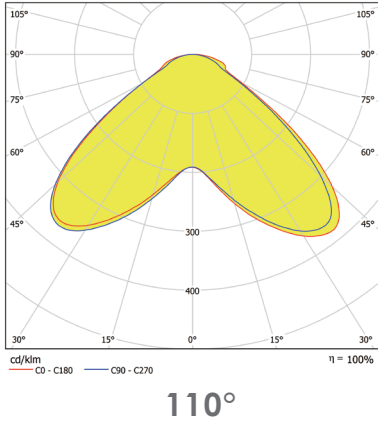

120in1 LED 110degree for Horticultural lighting

Model:	AJHB175D120LED110G
Size:	175.11x43.57 (mm)
Height:	6.45mm
Beam Angle:	110°
Material:	PC
Transmittance:	>88%
LED Type:	2835/3030 LED

FEATURES

1. Designed for horticultural lighting, 110° wide beam angle reduces dark areas and improves light distribution uniformity.
2. Light transmittance >88%, low optical loss, compatible with mainstream 2835/3030 chips.
3. Compact, thin structure for flexible installation, meeting the needs of large-area lighting in warehouses, greenhouses, etc., while supporting the utilization of photosynthetically active spectra.

LENS LIGHT DISTRIBUTION & APPLICATION

LENS DRAWING

LED TYPE

LED BRAND