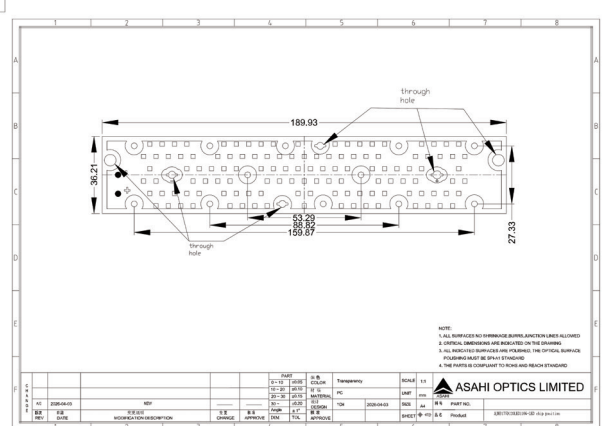

120in1 LED 110degree for Horticultural lighting

Model:	AJHB175D120LED110G
Size:	175.11x43.57 (mm)
Height:	6.45mm
Beam Angle:	110°
Material:	PC
Transmittance:	>88%
LED Type:	2835/3030 LED

FEATURES

1. Designed for horticultural lighting, 110° wide beam angle reduces dark areas and improves light distribution uniformity.
2. Light transmittance >88%, low optical loss, compatible with mainstream 2835/3030 chips.
3. Compact, thin structure for flexible installation, meeting the needs of large-area lighting in warehouses, greenhouses, etc., while supporting the utilization of photosynthetically active spectra.

LENS LIGHT DISTRIBUTION & APPLICATION

LENS DRAWING

LED TYPE

LED BRAND