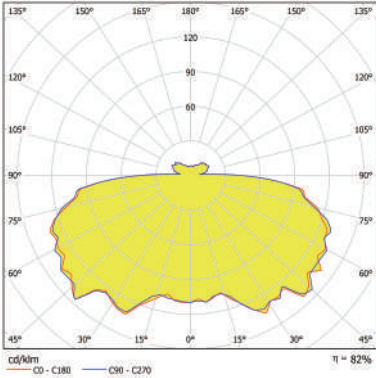

LENS LIGHT DISTRIBUTION & APPLICATION