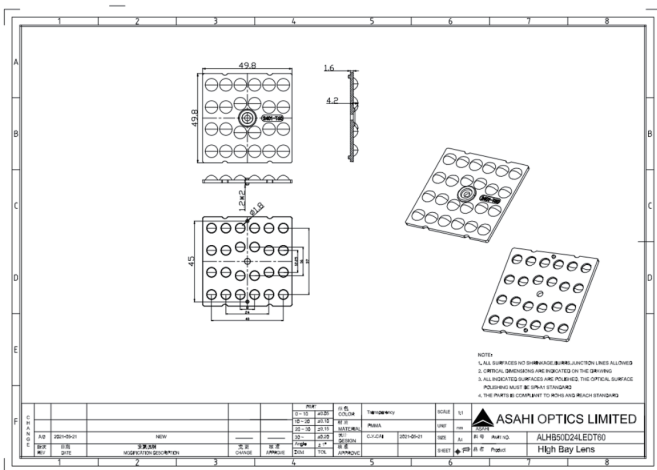

50mm 4x6 24in1 Array 60degree Flood Lighting Lens

Model:	ALHB50D24LEDT60
Size:	50x50(mm)
Height:	4.2mm
Beam Angle:	60°
Material:	PC
Transmittance:	> 93%
LED Type:	3030LED

FEATURES

1. The 24in1 lens widely use in various application scenarios, such as indoor lighting, building exterior lighting, landscape lighting, stage lighting, etc.
2. 50mm 4x6 24in1 Array 60degree for Flood Lighting. "Flood" its means the area with wide angle,Floodlights can provide a wide range of lighting and can cover a wider area so that the entire area can be evenly illuminated.

LENS LIGHT DISTRIBUTION & APPLICATION

60°

LENS DRAWING

LED TYPE

3030LED

3030LED

LED BRAND