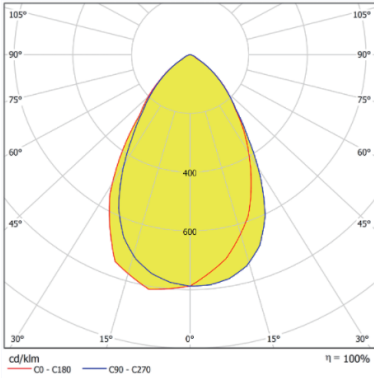

50mm 4x6 24in1 Array 60degree Flood Lighting Lens

Model:	ALHB50D24LEDT60
Size:	50x50(mm)
Height:	4.2mm
Beam Angle:	60°
Material:	PC
Transmittance:	> 93%
LED Type:	3030LED

FEATURES

1. The 24in1 lens widely use in various application scenarios, such as indoor lighting, building exterior lighting, landscape lighting, stage lighting, etc.
2. 50mm 4x6 24in1 Array 60degree for Flood Lighting. "Flood" its means the area with wide angle,Floodlights can provide a wide range of lighting and can cover a wider area so that the entire area can be evenly illuminated.

LENS LIGHT DISTRIBUTION & APPLICATION

60°

LENS DRAWING

LED TYPE

3030LED

3030LED

LED BRAND